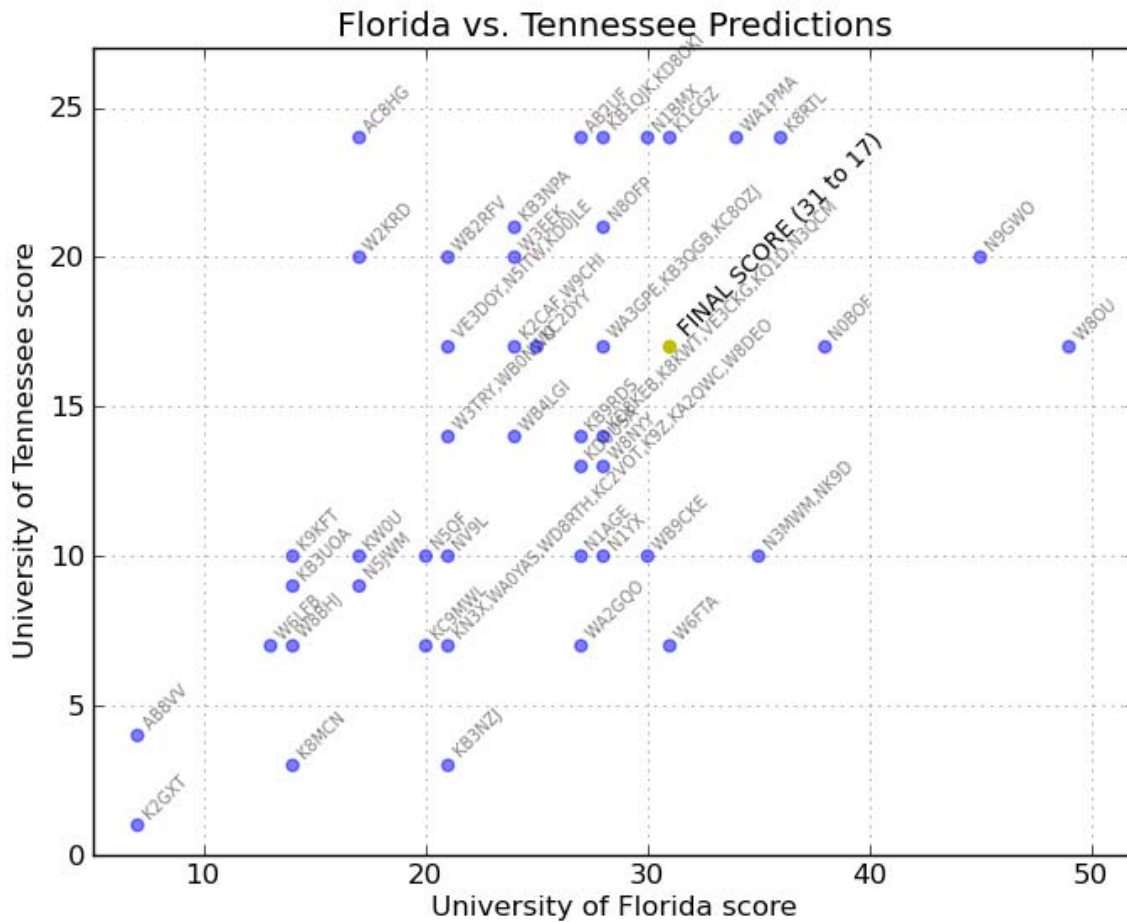

W4DFU Special Event Station

Football Prediction Results for 9/19/2010

University of Florida: 31
University of Tennessee: 17
(a win of 14 points)

There were 189 participants!

Closest Absolute Score Predictions