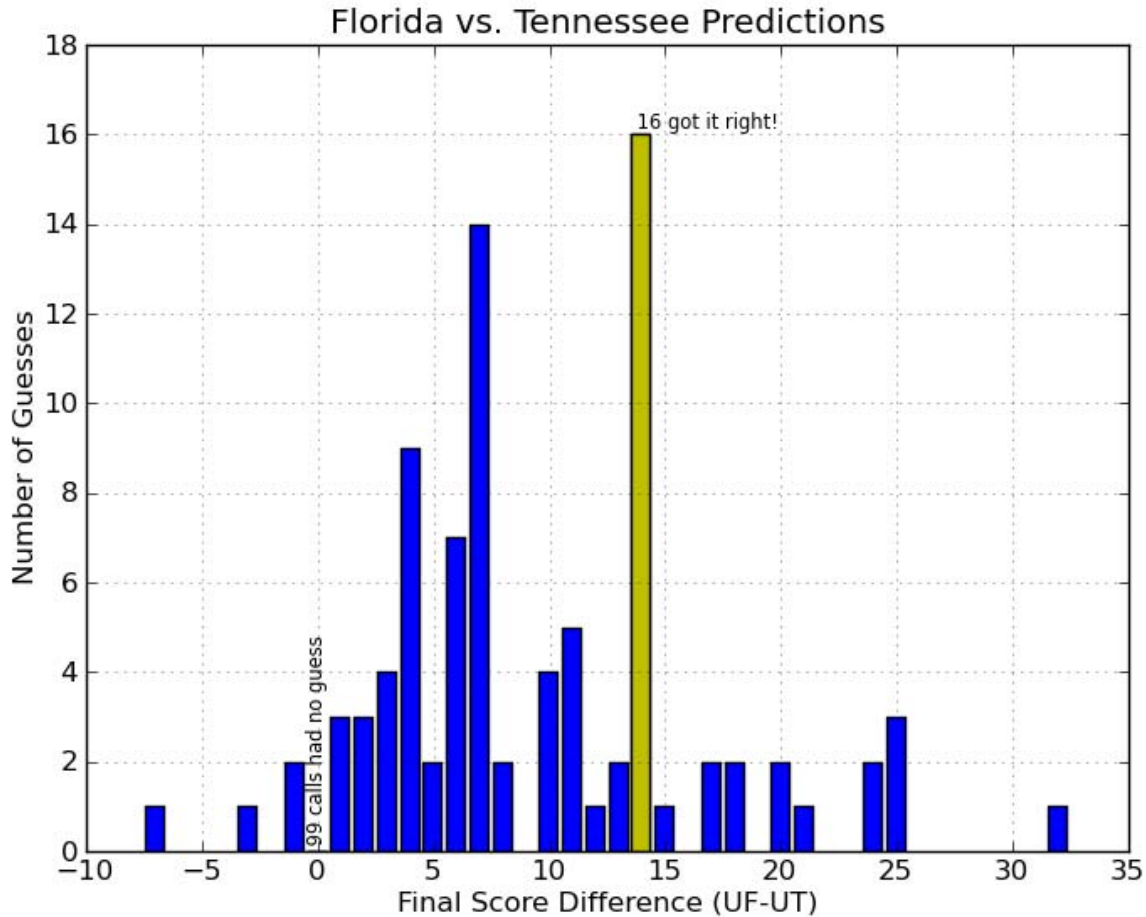

Predicted Difference	Call Sign(s)
-7	AC8HG,
-3	W2KRD,
-1	W8VVI, K3KTM,
0	W9TTS, KA0MLO, W8SSI, WB2LRR, N2YPI, WB8VFR, HI8JLH/W1, KB1MGG, KA1YBS, WA2HOM, N0IWT, AB9NN, KA0KWU, VE3OSC, KC8QLG, KC8RMR, W0NXM, KD5MUY, KB1SSA, WB2IOL, K3GEN, W1TIS, NG9Z, WA2MNV, WA0AUX, WD8LUM, K9OEM, AB8YO/P8, N1DRX, KE5YPH, KC2QZM, K1PF, N8STY, AC8CAK, N9YB, WB2ELD, W9GRS, WB3IHQ, K0JVN, KI9EMA, KC2LVJ, N3PLM, KC2PQI, VE2MAM, N0JYU, KB8OIS, WS1SM, N2GVB, N3FSC, KB1OIQ, N9SJA, VA3EBM, W9CQG/VE3, AA1YJ, N2EDY, K1VHF, K9PVZ, KA8OAT, K14DHB, W2HIN, WB0YLE, VE3IRM, KE5VOF, WA2LXE, KC9NZP, W2ZXL, N3KBF, W8IJL, KC9QPM, W3FT, K2OQ, KC0GWW, KB2SN, KA8UDS, W7DBS, KD8AYL, DK2NE, KB9YGD, N3FES, N8BB, WA5LOU, K6RAH, KC2GOW, KE5ISO, VA3VET, W1HFD, KC9HHT, WB2QLL, W0FAY, W3BEE, K2RPC, W3LAB, K1LLR, WA8FEA, NP3FY, N7WWK/P7, N3BHM, W1VRY, MI0SAI,
1	KC2JXN, KB3PXZ, WB2RFV,
2	KC2ROF, N3XUD, KB1DMX,
3	AB8VV, KB3NPA, AB2UF, AD1B,
4	KB1QJK, K9KFT, W3EEK, VE3UTA, KD8OKI, KC2HBR, VE3DOY, N5ITW, KD0JLE,
5	KB3UOA, W8RCF,
6	K9PAC, W6LFB, N1BMX, K2GXT, N9FNK, N5MU, W1MWM,
7	K1CGZ, KW0U, W3TRY, W1WOW, N8OFF, K2CAF, W9CHI, WB0NWU, KD0HIH, W1ANG, AD5WO, WD8CJN, W8BHJ, NJ1Q,
8	N5JWM, KC2DYY,